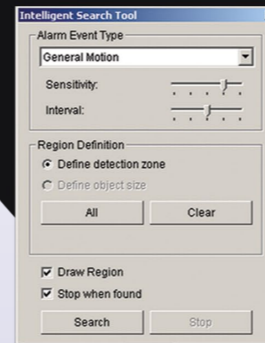

Five Intelligent Search Functions

Search recorded footage faster and smarter with five intelligent search parameters. Easily find out when events occur by highlighting an area of interest directly onto the camera image (shown below).