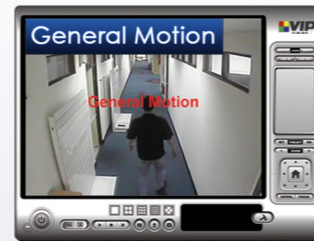

Five Intelligent Search Functions

Search recorded footage faster and smarter with five intelligent search parameters. Easily find out when events occur by highlighting an area of interest directly onto the camera image (shown below).