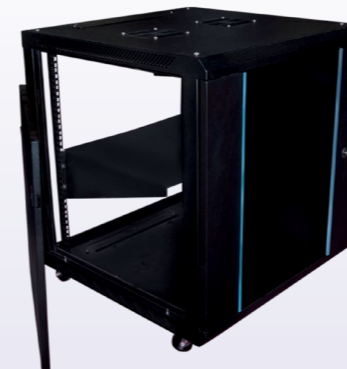

NVR-IP01

- Adds a Single License for Additional Cameras for VIP Vision NVR Systems
- Supports up to a Maximum of 24 Channels at 2MP

23" Full HD Widescreen LED Monitor

LCDLG23W

- 1920 x 1080 Max Resolution
- 16:9 Aspect Ratio
- HDMI and DVI Inputs
- VESA 75 x 75mm

Professional 12 Unit Rackmount Cabinet

RACKMOUNTCAB12

- Glass Front Door & Deluxe Lock
- Removable Side Panels
- 1x 12cm Cooling Fan
- 4x Universal Power Adapter Socket Outlets
- W600 x D450 x H650mm

1400VA Tower Uninterruptible Power Supply