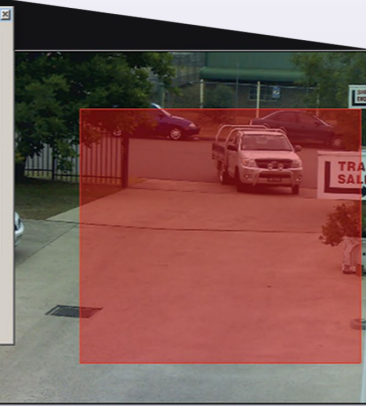

The same intelligent functions can be applied to **people & object counting**. Simply select high traffic areas and the VIP Vision NVR will count how many people have passed in and out. This data is recorded along with surveillance footage and can be viewed as a graph or exported as CSV data.

Searchable Point of Sale

Intelligent Search Functionality

Monitor Multiple Systems
128CH Remote LiveView
(requires 2 monitors)