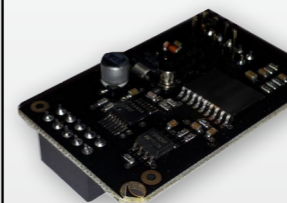

WGAP864KIT Includes:

- 1 x 8 Zone Alarm Control Panel with LCD Keypad
- 1 x Outdoor Siren/Strobe
- 3 x High Quality PIR Sensors
- 1 x Indoor "Top Hat" Piezo Siren
- 4 x Surface Reed Switches for Doors or Windows
- 1 x Emergency Panic Button
- 1 x 7Ah Lead Acid Backup Battery
- 1 x 100M of 4 Core Alarm Cable
- 1 x 16VAC Power Supply

PANEL EXPANSION MODULES

8 Zone Plug-in Expander

WGAP864EXP816

- Plugs in directly to expand from 8 to 16 zones
- 8 wired end-of-line supervised zone inputs

8 Zone Expander for 16+ Zone Expansion

WGAP864EXP1664

- 8 zone expansion per unit / up to 64 zones
- Plugs in directly to expand beyond 16 zones
- 8 wired end-of-line supervised zone inputs

Alarm Voice Module Expansion

WGAPX64VM

- Sends alarm voice messages
- Remote bidirectional DTMF control
- Allows arm, disarm, bypass, output triggering, siren cancelling and alarm monitoring
- Selectable reporting for all events with user intervention