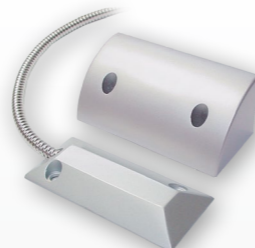

Roller Shutter Reed Switch

DRSR

- Strong heavy duty cast housing
- Termination contacts via a stainless steel flexible conduit
- N/C contacts